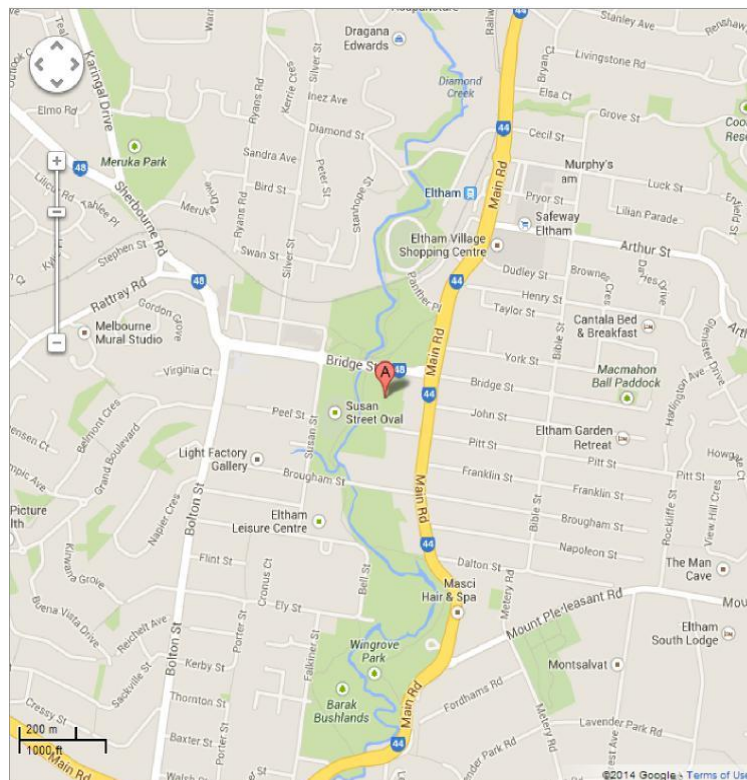

ELTHAM RUGBY UNION FOOTBALL CLUB Inc

Key Contacts for ERUFC

President: Tim Adams (president@eltham.rugby)

Secretary: Tarwin Shiel (secretary@eltham.rugby)

Treasurer: Sylvia Metcalfe (treasurer@eltham.rugby)

Junior Coordinator: Graeme Medley (juniors@eltham.rugby)

Sponsorship: Sylvia Metcalfe (sponsorship@eltham.rugby)

If you would like to sponsor ERUFC in any capacity, please contact us

Location

A. Eltham Rugby Union Football Club
58 Bridge St, Eltham VIC 3095
(03) 9439 9729